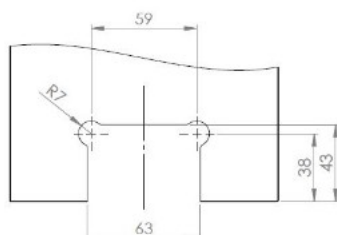

PRODUCT SHEET

Description:

Shower Hinge "Rio", Wall/Glass, Brushed Copper, Offset Back Pl, Glass Thickness, W/15 DG Angle Adjustment Function &, 25DG Return Function, Brass Material, Hidden Screws., Black Fiber Gaskets: 2 x 1mm & 2 x 2mm Thickness., Load Capacity Pr. Pair: 45kg

Item number:

15.23.883-3

Units	Box	Carton	HS Code	Barcode
Pcs.	1	20	8302100090	
				5704866521215

SISO A/S

Mileparken 11
DK-2740 Skovlunde
Denmark
VAT: 24786013

Phone +45 45 830 900

www.siso.dk
siso@siso.dk