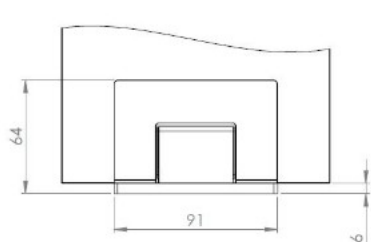

PRODUCT SHEET

Description:

Shower Hinge "Rio", Wall/Glass, Brushed Copper, Offset Back Pl, Glass Thickness, W/15 DG Angle Adjustment Function &, 25DG Return Function, Brass Material, Hidden Screws., Black Fiber Gaskets: 2 x 1mm & 2 x 2mm Thickness., Load Capacity Pr. Pair: 45kg

Item number:

15.23.883-3

Units	Box	Carton	HS Code	Barcode
Pcs.	1	20	8302100090	
				5704866521215

SISO A/S

Mileparken 11
DK-2740 Skovlunde
Denmark
VAT: 24786013

Phone +45 45 830 900

www.siso.dk
siso@siso.dk

Danske Bank
Nytorv Branch
Copenhagen
SWIFT: DABADKKK

Account no.
4180 3112 112936
IBAN Account
DK7230003112112936