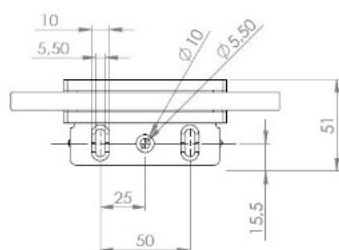

PRODUCT SHEET

Description:

Shower Hinge "Rio", Wall/Glass, Brushed Copper, Offset Back Pl, Glass Thickness, W/15 DG Angle Adjustment Function &, 25DG Return Function, Brass Material, Hidden Screws., Black Fiber Gaskets: 2 x 1mm & 2 x 2mm Thickness., Load Capacity Pr. Pair: 45kg

Item number:

15.23.883-3

Units	Box	Carton	HS Code	Barcode
Pcs.	1	20	8302100090	
				5704866521215

SISO A/S

Mileparken 11
DK-2740 Skovlunde
Denmark
VAT: 24786013

Phone +45 45 830 900

www.siso.dk
siso@siso.dk

Danske Bank
Nytorv Branch
Copenhagen
SWIFT: DABADKKK

Account no.
4180 3112 112936
IBAN Account
DK7230003112112936