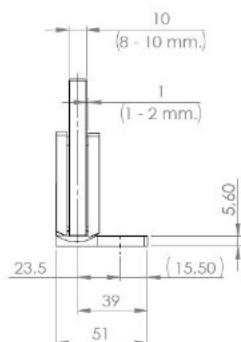

PRODUCT SHEET

Description:

Shower Hinge "Rio", Wall/Glass, Brushed Copper, Offset Back Pl, Glass Thickness, W/15 DG Angle Adjustment Function &, 25DG Return Function, Brass Material, Hidden Screws., Black Fiber Gaskets: 2 x 1mm & 2 x 2mm Thickness., Load Capacity Pr. Pair: 45kg

Item number:

15.23.883-3

Units	Box	Carton	HS Code	Barcode
Pcs.	1	20	8302100090	
				5704866521215

SISO A/S

Mileparken 11
DK-2740 Skovlunde
Denmark
VAT: 24786013

Phone +45 45 830 900

www.siso.dk
siso@siso.dk